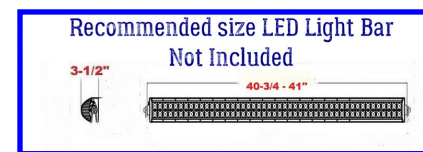

EMP P/N - 14726

2015-2023 Mid-Size Ranger 40" Light Bracket Set

Does not include the light bar pictured.

Includes:

1. (2) Large Brackets (L and R)
2. (2) Small Brackets

Hardware:

1. (4) 1/4-20 Flange Head Bolt-Black
2. (4) 1/4-20 Nylon Flange Nut-Black
3. (4) 1/8" x 2.75" Adhesive Backed Foam-goes between brackets and the Rops.

WARNING: This product may contain chemicals known to the State of California to cause cancer and birth defects or other reproductive harm. For more information, please visit www.P65Warnings.ca.gov.

www.ExtremeMet