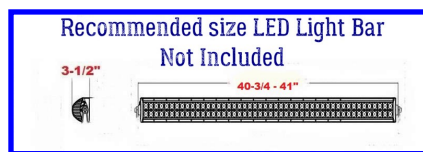

EMP P/N - 14726

2015-2023 Mid-Size Ranger 40" Light Bracket Set

Does not include the light bar pictured.

Includes:

1. (2) Large Brackets (L and R)
2. (2) Small Brackets

Hardware:

1. (4) 1/4-20 Flange Head Bolt-Black
2. (4) 1/4-20 Nylon Flange Nut-Black
3. (4) 1/8" x 2.75" Adhesive Backed Foam-goes between brackets and the Rops.