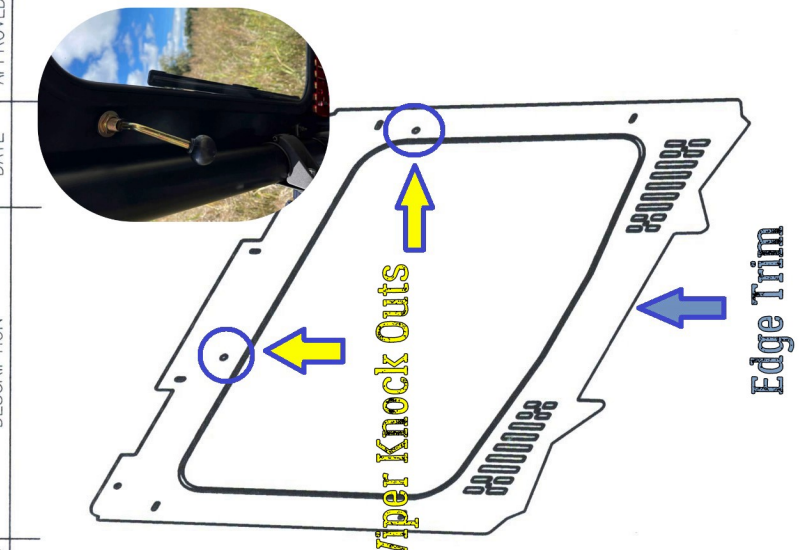

REV	DESCRIPTION	DATE	APPROVED

Item Number	File Name	Quantity
1	14139-01	1
2	14139-02	1
3	14139-03	1
4	14139-03_mir	1

TITLE	GLASS WINDSHIELD, RZR PRO XP
SIZE	DWG NO
REV	B
FILE NAME	14139_ASSEM.dwt
SCALE	WEIGHT
SHEET	1 OF 4