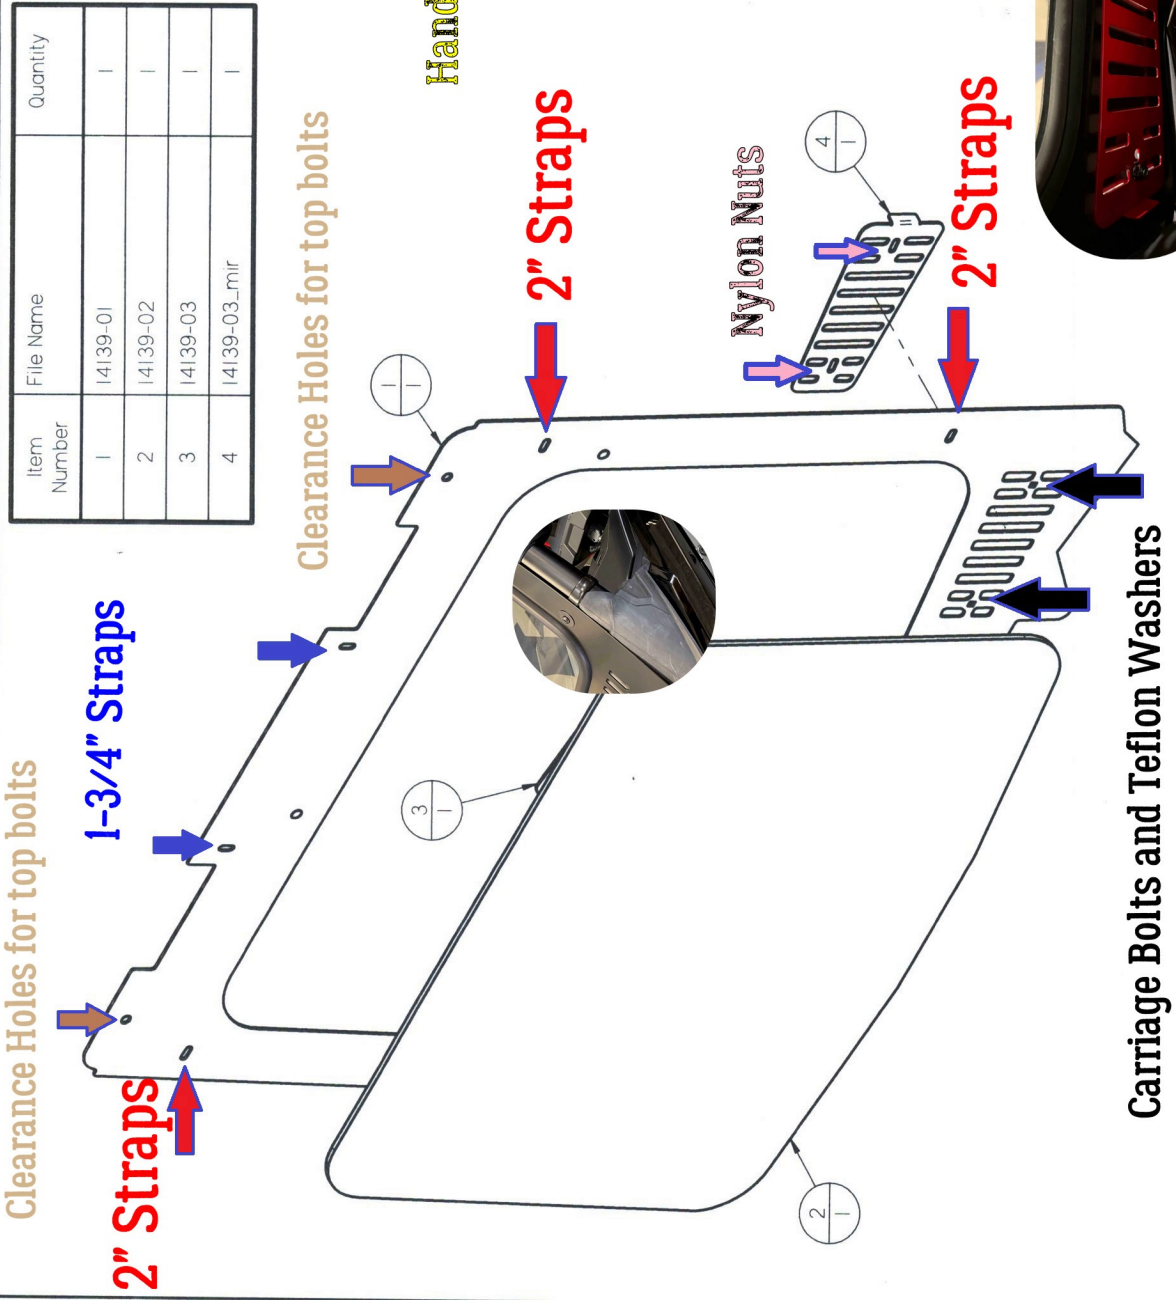

REV	DESCRIPTION	DATE	APPROVED

Item Number	File Name	Quantity
1	14139-01	1
2	14139-02	1
3	14139-03	1
4	14139-03_mir	1

TITLE	GLASS WINDSHIELD, RZR PRO XP
SIZE	DWG NO
REV	B
FILE NAME	14139_ASSEM.dwt
SCALE	WEIGHT
SHEET	1 OF 4