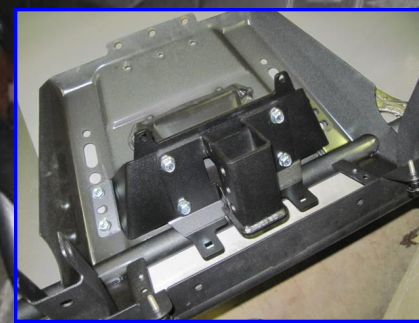

Polaris Ranger 2'' Front Receiver
Fits: 2009-2011 500cc, 800cc
 Will not fit 2009 Crew or 6x6
 P/N 10557
 Can be used as winch mount for 4000 lb winch.
 Mounts inside stock front bumper as shown.

Polaris Ranger 2'' Front Receiver
Fits: 2009-2011 500cc, 800cc
 Will not fit 2009 Crew or 6x6
 P/N 10557
 Can be used as winch mount for 4000 lb winch.
 Mounts inside stock front bumper as shown.