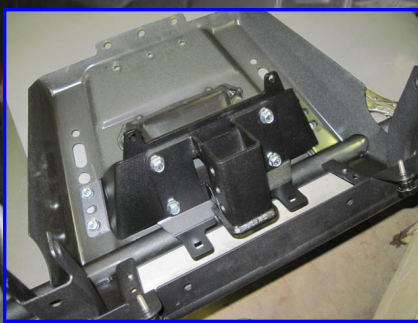

Polaris Ranger 2'' Front Receiver
Fits: 2009-2011 500cc, 800cc
 Will not fit 2009 Crew or 6x6
 P/N 10557
 Can be used as winch mount for 4000 lb winch.
 Mounts inside stock front bumper as shown.

Polaris Ranger 2'' Front Receiver
Fits: 2009-2011 500cc, 800cc
 Will not fit 2009 Crew or 6x6
 P/N 10557
 Can be used as winch mount for 4000 lb winch.
 Mounts inside stock front bumper as shown.