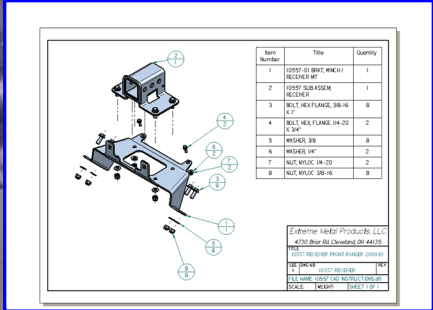

Polaris Ranger 2'' Front Receiver
Fits: 2009-2011 500cc, 800cc
 Will not fit 2009 Crew or 6x6
 P/N 10557
 Can be used as winch mount for 4000 lb winch.
 Mounts inside stock front bumper as shown.

Polaris Ranger 2'' Front Receiver
Fits: 2009-2011 500cc, 800cc
 Will not fit 2009 Crew or 6x6
 P/N 10557
 Can be used as winch mount for 4000 lb winch.
 Mounts inside stock front bumper as shown.