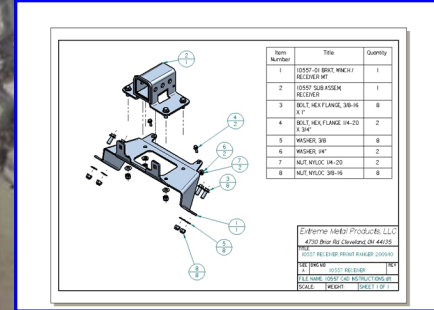

Polaris Ranger 2'' Front Receiver
Fits: 2009-2011 500cc, 800cc
 Will not fit 2009 Crew or 6x6
 P/N 10557
 Can be used as winch mount for 4000 lb winch.
 Mounts inside stock front bumper as shown.

Polaris Ranger 2'' Front Receiver
Fits: 2009-2011 500cc, 800cc
 Will not fit 2009 Crew or 6x6
 P/N 10557
 Can be used as winch mount for 4000 lb winch.
 Mounts inside stock front bumper as shown.