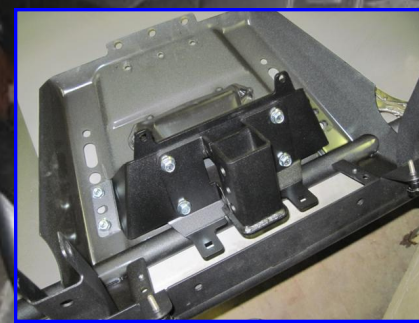

Polaris Ranger 2'' Front Receiver
Fits: 2009-2011 500cc, 800cc
 Will not fit 2009 Crew or 6x6
 P/N 10557
 Can be used as winch mount for 4000 lb winch.
 Mounts inside stock front bumper as shown.

Polaris Ranger 2'' Front Receiver
Fits: 2009-2011 500cc, 800cc
 Will not fit 2009 Crew or 6x6
 P/N 10557
 Can be used as winch mount for 4000 lb winch.
 Mounts inside stock front bumper as shown.