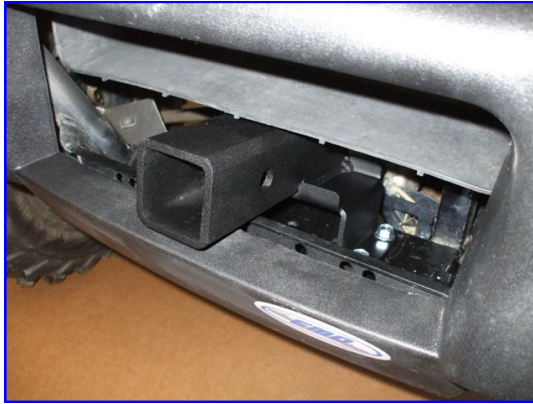

**Kawasaki Teryx Front
2" Receiver
Hitch
P/N 10490**

Includes:

1. Front Hitch
2. (4) 3/8-16 x 1" Flange Hd bolts
3. (4) 3/8-16 Flange Nuts

Install as shown using hardware provided.

**Kawasaki Teryx Front
2" Receiver
Hitch
P/N 10490**

Includes:

1. Front Hitch
2. (4) 3/8-16 x 1" Flange Hd bolts
3. (4) 3/8-16 Flange Nuts

Install as shown using hardware provided.

**Kawasaki Teryx Front
2" Receiver
Hitch
P/N 10490**

Includes:

1. Front Hitch
2. (4) 3/8-16 x 1" Flange Hd bolts
3. (4) 3/8-16 Flange Nuts

Install as shown using hardware provided.

**Kawasaki Teryx Front
2" Receiver
Hitch
P/N 10490**

Includes:

1. Front Hitch
2. (4) 3/8-16 x 1" Flange Hd bolts
3. (4) 3/8-16 Flange Nuts

Install as shown using hardware provided.