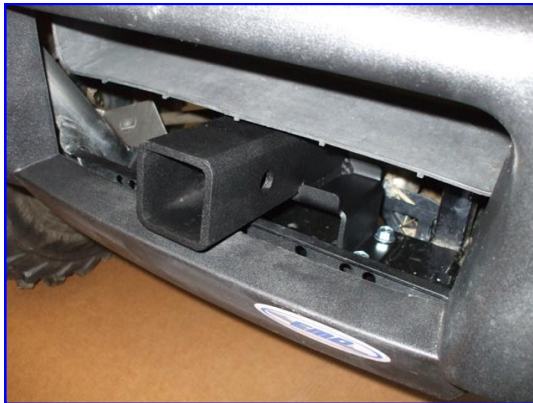

**Kawasaki Teryx Front
2" Receiver
Hitch
P/N 10490**

Includes:

1. Front Hitch
2. (4) 3/8-16 x 1" Flange Hd bolts
3. (4) 3/8-16 Flange Nuts

Install as shown using hardware provided.

**Kawasaki Teryx Front
2" Receiver
Hitch
P/N 10490**

Includes:

1. Front Hitch
2. (4) 3/8-16 x 1" Flange Hd bolts
3. (4) 3/8-16 Flange Nuts

Install as shown using hardware provided.

**Kawasaki Teryx Front
2" Receiver
Hitch
P/N 10490**

Includes:

1. Front Hitch
2. (4) 3/8-16 x 1" Flange Hd bolts
3. (4) 3/8-16 Flange Nuts

Install as shown using hardware provided.

**Kawasaki Teryx Front
2" Receiver
Hitch
P/N 10490**

Includes:

1. Front Hitch
2. (4) 3/8-16 x 1" Flange Hd bolts
3. (4) 3/8-16 Flange Nuts

Install as shown using hardware provided.