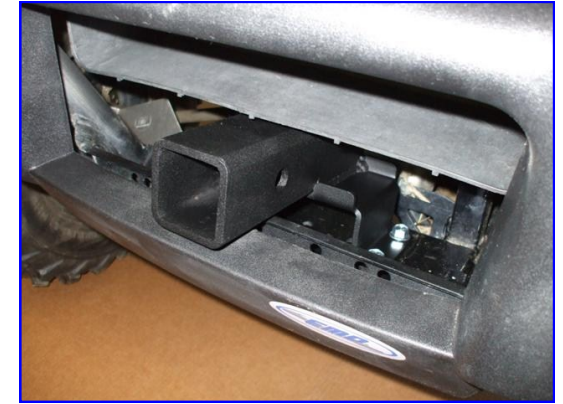

**Kawasaki Teryx Front
2" Receiver
Hitch
P/N 10490**

Includes:

1. Front Hitch
2. (4) 3/8-16 x 1" Flange Hd bolts
3. (4) 3/8-16 Flange Nuts

Install as shown using hardware provided.

**Kawasaki Teryx Front
2" Receiver
Hitch
P/N 10490**

Includes:

1. Front Hitch
2. (4) 3/8-16 x 1" Flange Hd bolts
3. (4) 3/8-16 Flange Nuts

Install as shown using hardware provided.

**Kawasaki Teryx Front
2" Receiver
Hitch
P/N 10490**

Includes:

1. Front Hitch
2. (4) 3/8-16 x 1" Flange Hd bolts
3. (4) 3/8-16 Flange Nuts

Install as shown using hardware provided.

**Kawasaki Teryx Front
2" Receiver
Hitch
P/N 10490**

Includes:

1. Front Hitch
2. (4) 3/8-16 x 1" Flange Hd bolts
3. (4) 3/8-16 Flange Nuts

Install as shown using hardware provided.