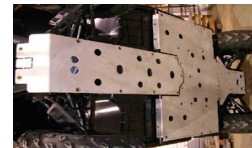

MSRP: \$449.99

P/N 9652
Rhino Skid Plates
Protects Floor
Boards

Fits: 2006+
Box 2 of 2Box 1
(54x34x3) 33 lbs

This box contains
the middle skid

P/N 9652
Rhino Skid Plates
Protects Floor Boards
Fits: 2006+

Box 1 of 2Box 1
(48x24x5) 25 lbs

This box contains
front skid, rear skid,
and hardware.

(32)#14x1 Tek Screws
(30) Concave Washers

Extreme Metal
Products, LLC
1-800-262-2768

MSRP: \$449.99

P/N 9652
Rhino Skid Plates
Protects Floor
Boards

Fits: 2006+
Box 2 of 2Box 1
(54x34x3) 33 lbs