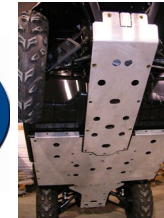

This box contains
front skid, rear skid,
and hardware.

(32)#14x1 Tek Screws
(30) Concave Washers

Extreme Metal
Products, LLC
1-800-262-2768

MSRP: \$449.99

P/N 9652
Rhino Skid Plates
Protects Floor
Boards

Fits: 2006+
Box 2 of 2Box 1
(54x34x3) 33 lbs

This box contains
the middle skid

P/N 9652
Rhino Skid Plates
Protects Floor Boards
Fits: 2006+

Box 1 of 2Box 1
(48x24x5) 25 lbs

This box contains
front skid, rear skid,
and hardware.

(32)#14x1 Tek Screws
(30) Concave Washers