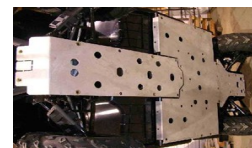

P/N 9652
Rhino Skid Plates
Protects Floor Boards
Fits: 2006+

Box 1 of 2Box 1
(48x24x5) 25 lbs

This box contains
front skid, rear skid,
and hardware.

(32)#14x1 Tek Screws
(30) Concave Washers